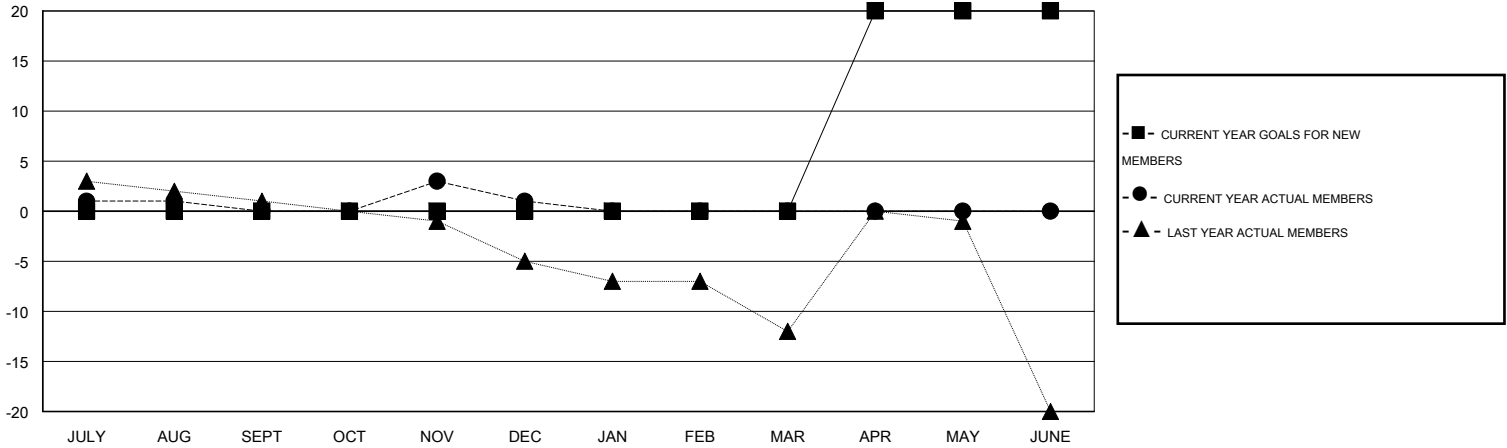

MONTHLY MEMBERSHIP PROGRESS REPORT

District 123

Results as of: 12/31/2016

GMT: MIKLOS HORVATH

LOCATION RUSSIAN FEDERATION

GMT CA 4

Clubs					Members				
RESULTS FOR 2016-2017					RESULTS FOR 2016-2017				
QUARTER	NEW CLUB GOAL	NEW CLUBS	DROPPED CLUBS	NET GAIN/LOSS	QUARTER	NEW MEMBER GOAL	CHARTER AND NEW MEMBERS ADDED	DROPPED MEMBERS	NET GAIN/LOSS
JULY/AUG/SEPT	0	0	0	0	JULY/AUG/SEPT	0	5	5	0
OCT/NOV/DEC	0	0	0	0	OCT/NOV/DEC	0	6	5	1
JAN/FEB/MAR	0	0	0	0	JAN/FEB/MAR	0	0	0	0
APR/MAY/JUNE	1	0	0	0	APR/MAY/JUNE	20	0	0	0

GOALS AND ACTUAL NEW CLUBS CUMULATIVE

GOALS AND ACTUAL MEMBERS CUMULATIVE

DROPPED CLUBS: 0	6 CLUBS OF 21 ADDED 1 OR MORE NEW MEMBERS	<u>GENDER DISTRIBUTION</u>	
<u>DROPPED MEMBERS</u>		MALE	125 (55.56%)
DECEASED	CLICK HERE FOR HEALTH ASSESSMENT DATA	FEMALE	100 (44.44%)
CLUB CANCELLED		FAMILY UNIT MEMBERS	17
OTHER		HEAD OF HOUSEHOLD	7
TOTAL		NON-HEAD OF HOUSEHOLD	10